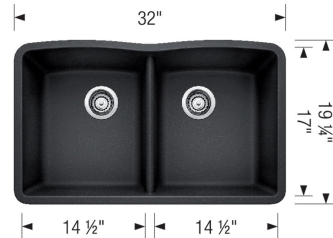

Design and Planning Tips

- Min cabinet size: 36 in
- Bowl depth: 9,5 in (240.0 mm)

What is included:
Installation instructions
Cut-out template
Limited Lifetime Warranty

Undermount installation only

Minimum cabinet size: 36"

Cut-out Dimensions:

Cut-out Length: 17.25"

Cut-out Width: 30.5"

Cut-out Depth: 10.29"

Left Sink Bowl Dimensions:

Sink Bowl Length (left-to-right): 14.5"

Sink Bowl Width (front-to-back): 17"

Sink Bowl Depth: 9.5"

Right Sink Bowl Dimensions:

Sink Bowl Length (left-to-right): 14.5"

Sink Bowl Width (front-to-back): 17"

Sink Bowl Depth: 9.5"

Drain hole compatible with 3.5" strainers or waste flanges

Codes/Standards: CSA B45.8-18/IAPMO Z403-2018